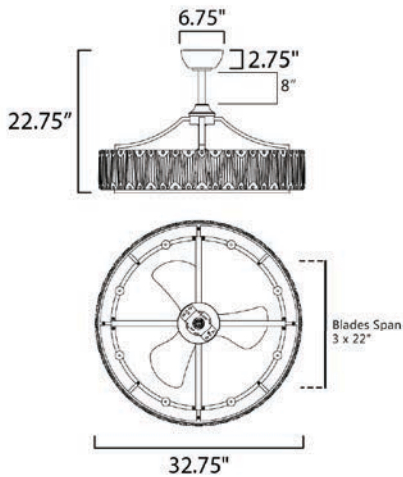

ENERGY INFORMATION AT HIGH SPEED

AIRFLOW : 2440 CFM
ELECTRICITY USE : 20W
AIRFLOW EFFICIENCY : 122 CFM / W

FINISHES OPTION

- Black
- Golden Silver

MATERIAL

Glass+Steel+ABS

RATINGS

cETLus
Damp Location

INCLUDES

- Wall Mountable Remote Control
- 1 x 8" Downrod

DOWNROD OPTIONS

- 18" (FRD0118BK, GS)
- 24" (FRD0124BK, GS)
- 30" (FRD0130BK, GS)
- 36" (FRD0136BK, GS)

ADDITIONAL

OPERATING TEMPERATURE:
-20°C (-4°F), 40°C (104°F)