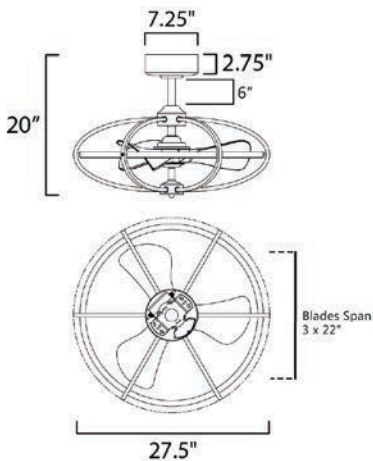

ENERGY INFORMATION AT HIGH SPEED

AIRFLOW	: 2440 CFM
ELECTRICITY USE	: 20W
AIRFLOW EFFICIENCY	: 122 CFM / W

FINISHES OPTION

- Black
- Satin Nickel

MATERIAL

Aluminum+Steel+ABS

RATINGS

cETLus
Damp Location

INCLUDES

- Wall Mountable Remote Control
- 1 x 6" Downrod

DOWNROD OPTIONS

- 18" (FRD0118BK, SN)
- 24" (FRD0124BK, SN)
- 30" (FRD0130BK, SN)
- 36" (FRD0136BK, SN)

ADDITIONAL

RATED LIFE: 35,000 Hours
OPERATING TEMPERATURE: -20° C (-4°F), 40°C (104°F)
LIGHTING DIRECTION: Down