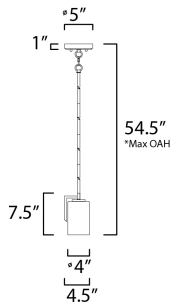

*max overall height

MEASUREMENTS

DIMENSION : 4.5" L x 4" W x 7.5" H
 MAX OAH : 54.5" OAH
 CANOPY : 5" W x 1" H x 5" L
 HANGING WEIGHT : 2.12 lb

LAMPING

INPUT VOLTAGE : 120V
 BULB : 1 x 60W Incandescent E26 Medium , 60W Total
 BULB INCLUDED : (Not Included)