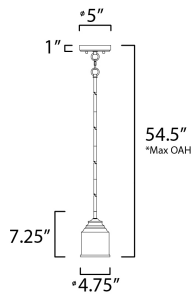

PRODUCT DESCRIPTION

A clean and simple frame features arms that gently bend to support Clear Seedy glass. You have a choice of Black for a traditional look or Satin Nickel for more of a transitional appeal. The 3 light version is very versatile for it converts from a semi flush to a hanging chandelier.

*max overall height

MEASUREMENTS

DIMENSION : 4.75" L x 4.75" W x 7.25" H
 MAX OAH : 54.5" OAH
 CANOPY : 5" W x 1" H x 5" L
 HANGING WEIGHT : 2.43 lb

LAMPING

INPUT VOLTAGE : 120V
 BULB : 1 x 60W Incandescent E26 Medium , 60W Total
 BULB INCLUDED : (Not Included)