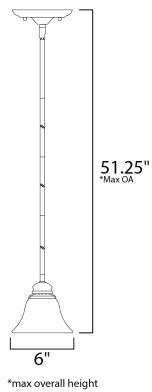

**MEASUREMENTS**

DIMENSION : 6" L x 6" W x 5.25" H  
 MAX OAH : 51.25" OAH  
 HANGING WEIGHT : 2.43 lb

**LAMPING**

INPUT VOLTAGE : 120V  
 LUMENS : 0 Rated  
 BULB : 1 x 60W Incandescent E26 Medium , 60W Total  
 BULB INCLUDED : (Not Included)  
 DIMMABLE : Yes