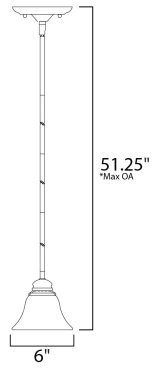

*max overall height

MEASUREMENTS

DIMENSION : 6" L x 6" W x 5.25" H
 MAX OAH : 51.25" OAH
 HANGING WEIGHT : 2.43 lb

LAMPING

INPUT VOLTAGE : 120V
 LUMENS : 0 Rated
 BULB : 1 x 60W Incandescent E26 Medium , 60W Total
 BULB INCLUDED : (Not Included)
 DIMMABLE : Yes

FINISHES OPTION

 Satin Nickel

GLASS

Frosted FT

MATERIAL

Glass, Steel

RATINGS

cETLus
 Dry Location