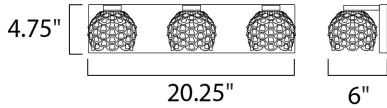

**MEASUREMENTS**

DIMENSION : 20.25" W x 4.75" H x 6" Ext  
 BACK PLATE : 20.5" W x 4.75" H x 2.25" HCO  
 HANGING WEIGHT : 7.63 lb

**LAMPING**

LUMENS : 1,050 Rated  
 BULB : 3 x 5W LED AC Integrated , 15W Total  
 BULB INCLUDED : (Integrated)  
 DIMMABLE : Electronic Low Voltage (ELV)  
 CRI : 80+ CRI  
 COLOR\_TEMP : 3000K