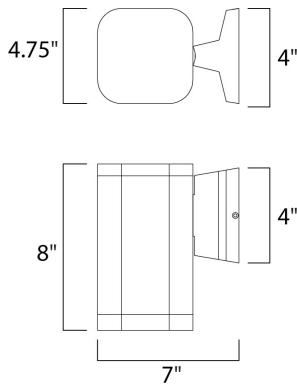

MEASUREMENTS

DIMENSION : 4.75" W x 8.25" H x 7" Ext
 BACK PLATE : 4.75" W x 4.75" H x 2.5" HCO
 HANGING WEIGHT : 4.41 lb

LAMPING

INPUT VOLTAGE : 120V
 LUMENS : 770 Rated
 BULB : 1 x 11W LED PCB Integrated , 11W Total
 BULB INCLUDED : (Integrated)
 DIMMABLE : No
 CRI : 80+ CRI
 COLOR_TEMP : 3000K
 LIGHTING_DIRECTION : Down