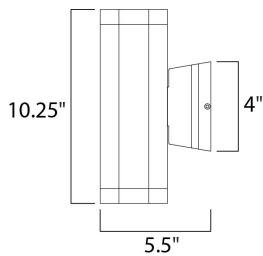

FINISHES OPTION

-  Architectural Bronze
-  Brushed Aluminum

MATERIAL

Die Cast Aluminum

RATINGS

cETLus
Wet Location
For Outdoor

ADDITIONAL

INSTALL UP/DOWN: All
OPERATING TEMPERATURE:
-20°C (-4°F), 40°C (104°F)

MEASUREMENTS

DIMENSION : 3.5" W x 10.25" H x 6" Ext
BACK PLATE : 4.75" W x 2.5" H x 5.25" HCO
HANGING WEIGHT : 3.53 lb

LAMPING

INPUT VOLTAGE : 120V
LUMENS : 840 Rated
BULB : 2 x 6W LED PCB Integrated , 12W Total
BULB INCLUDED : (Integrated)
DIMMABLE : No
CRI : 80+ CRI
COLOR_TEMP : 3000K
LIGHTING_DIRECTION : Up/Down