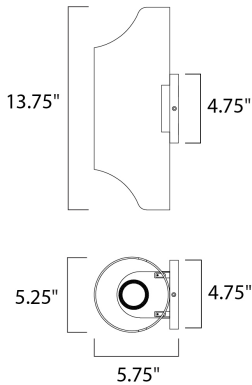

MEASUREMENTS

DIMENSION : 5.75" W x 13.75" H x 5.25" Ext
BACK PLATE : 4.75" W x 2.5" H x 6.75" HCO
HANGING WEIGHT : 3.58 lb

LAMPING

INPUT VOLTAGE : 120V
LUMENS : 840 Rated
BULB : 2 x 6W LED PCB Integrated , 12W Total
BULB INCLUDED : (Integrated)
DIMMABLE : No
CRI : 90+ CRI
COLOR_TEMP : 3000K
LIGHTING_DIRECTION : Up/Down