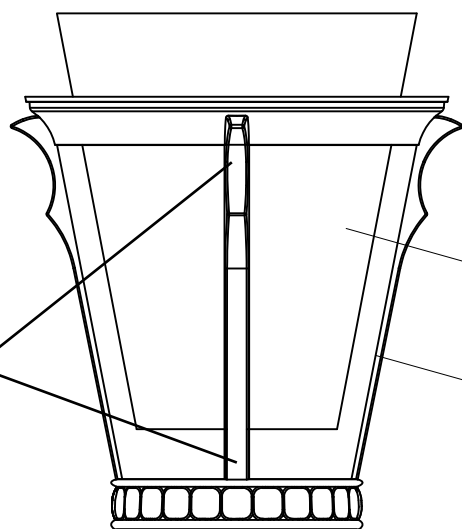

The Nipple

Eva Pad (stick on the inside of the frame)

(Q'TY 8PCS)

The Glass Shade

The Cage

The Finial