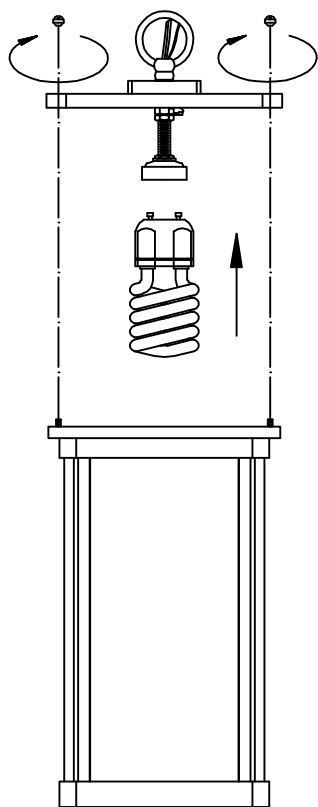

PRODUCT NAME: Terrace
ITEM NUMBER: 85759

Please consult your electrician for hanging fixture and wiring.

Bulb(included): 1 × GU24 26W

PRODUCT NAME: Terrace
ITEM NUMBER: 85759

CAUTION: Before starting the installation, disconnect the power by turning off the circuit breaker or by removing the fuse at the fuse box.

Carefully unpack and identify all parts before assembly

Installation Procedures

1. Remove mounting bracket from fixture and install to electrical box.
2. Install top loop A to center stem and attach appropriate amount of chain to loop to achieve desired mounting height. Thread wire through every 3rd loop of chain.
3. Remove ring from loop and slide down chain. Place canopy onto chain and let slide to top of fixture. Install nipple and cross bar into top of chain loop.
4. Wire fixture to wires in outlet box. Copper wire is for Ground. Pull canopy through screw ring up chain to ceiling and tighten securely.