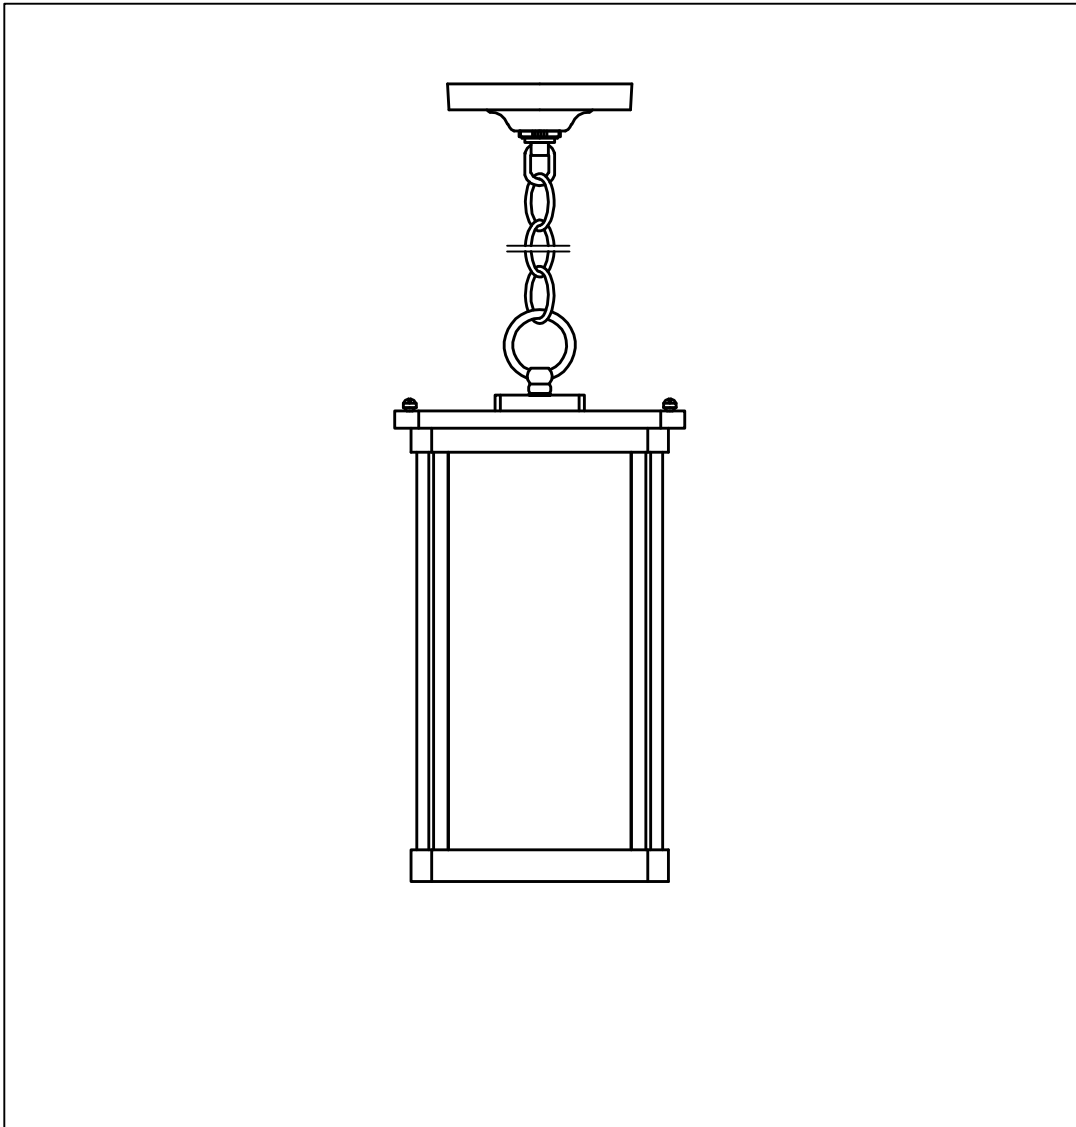

PRODUCT NAME: Terrace
ITEM NUMBER: 85759

Please consult your electrician for hanging fixture and wiring.

Bulb(included): 1 × GU24 26W

PRODUCT NAME: Terrace
ITEM NUMBER: 85759

CAUTION: Before starting the installation, disconnect the power by turning off the circuit breaker or by removing the fuse at the fuse box.

Carefully unpack and identify all parts before assembly

Installation Procedures

1. Remove mounting bracket from fixture and install to electrical box.
2. Install top loop A to center stem and attach appropriate amount of chain to loop to achieve desired mounting height. Thread wire through every 3rd loop of chain.
3. Remove ring from loop and slide down chain. Place canopy onto chain and let slide to top of fixture. Install nipple and cross bar into top of chain loop.
4. Wire fixture to wires in outlet box. Copper wire is for Ground. Pull canopy through screw ring up chain to ceiling and tighten securely.