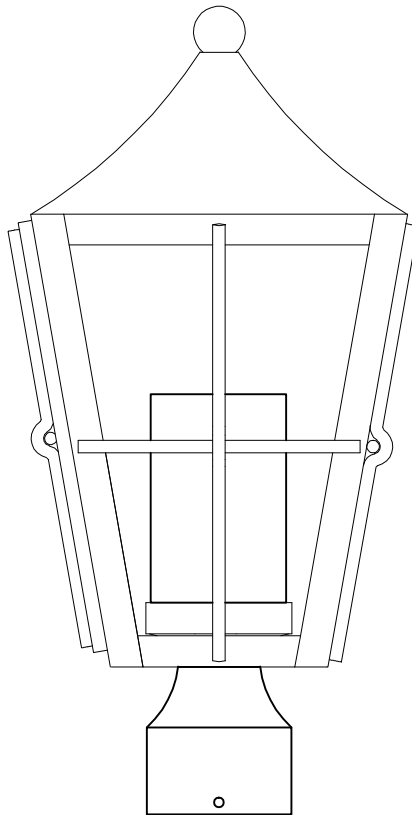

PRODUCT NAME:CELLING MOUNTS
ITEM NUMBER:85330CDFTBK

Please consult your electrician for hanging fixture and wiring.

Bulb(not included): 1 x 18W GU24

IMPORTANT: Turn off the power at the main fuse or circuit breaker box before starting installation.

Glasses (A)
GLS85330CD 4PCS

Body (B)

**GU24
Bulb (C)**

**Candle
Cover (D)**

Locate all hardware & components before discarding packaging

Step.1: Wire fixture to wires in outlet box. Copper wire is for Ground.

Step.2: Install body (B) to post top. Secure at base using screws provided.

Step.3: Insert glass(A) and secure using glass clips

Step.4: Install GU24 bulb(C) and cover with Candle Cover(D)

Cleaning & Care:
Clean with soft cloth and a mild detergent.
Do not use abrasive cleaner.