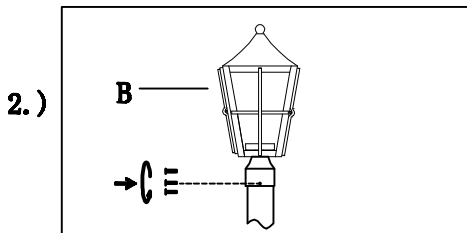

PRODUCT NAME:CELLING MOUNTS
ITEM NUMBER:85330CDFTBK

Please consult your electrician for hanging fixture and wiring.

Bulb(not included): 1 x 18W GU24

IMPORTANT: Turn off the power at the main fuse or circuit breaker box before starting installation.

Glasses (A)
GLS85330CD 4PCS

Body (B)

**GU24
Bulb (C)**

**Candle
Cover (D)**

Locate all hardware & components before discarding packaging

Step.1: Wire fixture to wires in outlet box. Copper wire is for Ground.