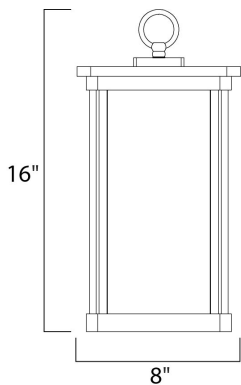

**MEASUREMENTS**

DIMENSION : 8" L x 8" W x 16" H
 HANGING WEIGHT : 8.14 lb

LAMPING

INPUT VOLTAGE : 120V
 LUMENS : 1,100 Rated
 BULB : 1 x 12W LED E26 Medium , 12W Total
 BULB INCLUDED : (Included)
 DIMMABLE : Triac CL
 CRI : 90+ CRI
 COLOR_TEMP : 3000K