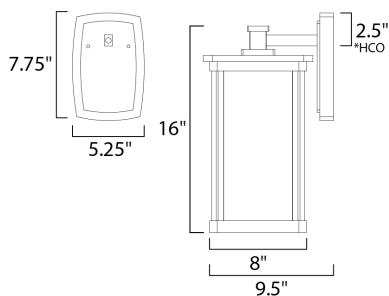

*height from center of outlet to the top of the fixture

MEASUREMENTS

DIMENSION : 8" W x 16" H x 9.5" Ext
 BACK PLATE : 5.25" W x 7.75" H x 2.5" HCO
 HANGING WEIGHT : 5.72 lb

LAMPING

INPUT VOLTAGE : 120V
 LUMENS : 1,100 Rated
 BULB : 1 x 12W LED E26 Medium , 12W Total
 BULB INCLUDED : (Included)
 DIMMABLE : Triac CL
 CRI : 90+ CRI
 COLOR_TEMP : 3000K