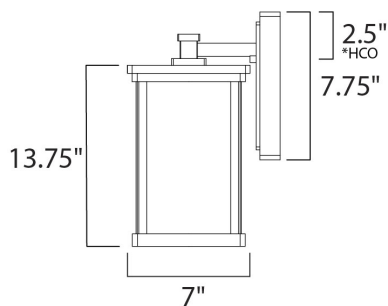

*height from center of outlet to the top of the fixture

MEASUREMENTS

DIMENSION : 7" W x 13.75" H x 8.5" Ext
 BACK PLATE : 5.25" W x 7.75" H x 2.5" HCO
 HANGING WEIGHT : 4.62 lb

LAMPING

INPUT VOLTAGE : 120V
 LUMENS : 800 Rated
 BULB : 1 x 9W LED E26 Medium , 9W Total
 BULB INCLUDED : (Included)
 DIMMABLE : Triac CL
 CRI : 90+ CRI
 COLOR_TEMP : 3000K