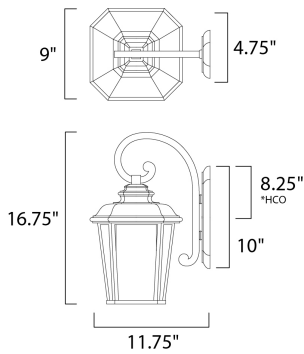

PRODUCT DESCRIPTION