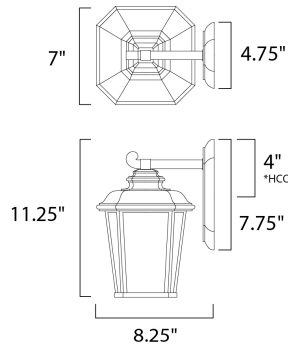

PRODUCT DESCRIPTION