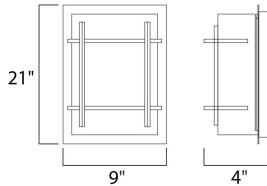

PRODUCT DESCRIPTION

MEASUREMENTS

DIMENSION : 9" W x 21" H x 4" Ext
 BACK PLATE : 8" W x 20" H x 10.5" HCO
 HANGING WEIGHT : 4.8 lb

LAMPING

INPUT VOLTAGE : 120V
 LUMENS : 910 Rated
 BULB : 2 x 9W LED E26 Medium , 18W Total
 BULB INCLUDED : (Included)
 DIMMABLE : Triac CL
 CRI : 90+ CRI
 COLOR_TEMP : 3000K