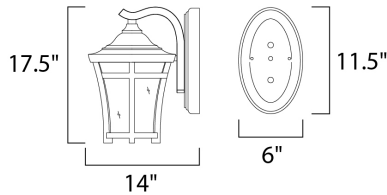

PRODUCT DESCRIPTION

MEASUREMENTS

DIMENSION : 12" W x 17.5" H x 14" Ext
 BACK PLATE : 6" W x 11.5" H x 7" HCO
 HANGING WEIGHT : 8.38 lb

LAMPING

INPUT VOLTAGE : 120V
 LUMENS : 1,100 Rated
 BULB : 1 x 12W LED E26 Medium , 12W Total
 BULB INCLUDED : (Included)
 DIMMABLE : Triac CL
 CRI : 90+ CRI
 COLOR_TEMP : 3000K