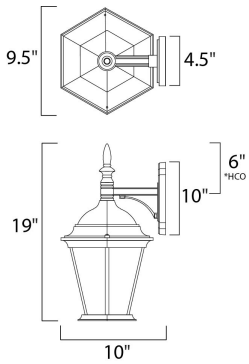

PRODUCT DESCRIPTION