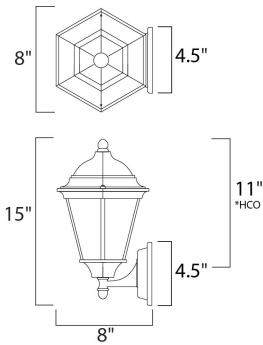

PRODUCT DESCRIPTION