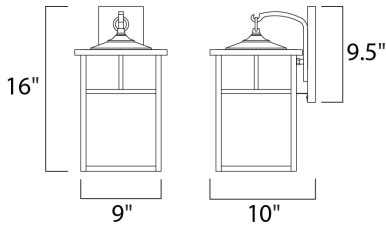

PRODUCT DESCRIPTION

MEASUREMENTS

DIMENSION : 9" W x 16" H x 10" Ext
 BACK PLATE : 6" W x 9.5" H x 4.75" HCO
 HANGING WEIGHT : 3.02 lb

LAMPING

INPUT VOLTAGE : 120V
 LUMENS : 900 Rated
 BULB : 1 x 12W LED E26 Medium , 12W Total
 BULB INCLUDED : (Included)
 DIMMABLE : Triac CL
 CRI : 90+ CRI
 COLOR_TEMP : 3000K