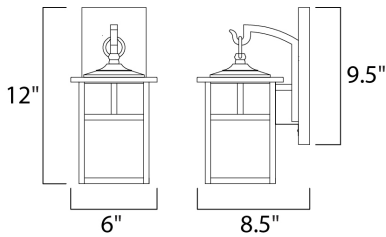

**PRODUCT DESCRIPTION**

**MEASUREMENTS**

- DIMENSION : 6" W x 12" H x 8.5" Ext
- BACK PLATE : 4.5" W x 9.5" H x 2.5" HCO
- HANGING WEIGHT : 2.3 lb

**LAMPING**

- INPUT VOLTAGE : 120V
- LUMENS : 800 Rated
- BULB : 1 x 9W LED E26 Medium , 9W Total
- BULB INCLUDED : (Included)
- DIMMABLE : Triac CL
- CRI : 90+ CRI
- COLOR\_TEMP : 3000K

**FINISHES OPTION**

- Burnished

**GLASS**

- Honey HO

**MATERIAL**

- Aluminum

**RATINGS**

- cETLus
- Wet Location
- JA8 Bulb In