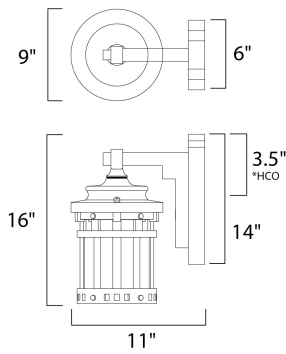

PRODUCT DESCRIPTION