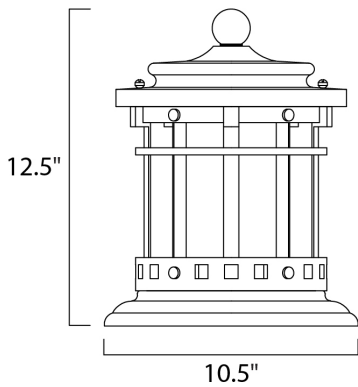

**PRODUCT DESCRIPTION**

**MEASUREMENTS**

DIMENSION : 10.5" W x 12.5" H  
 HANGING WEIGHT : 5.28 lb

**LAMPING**

INPUT VOLTAGE : 120V  
 LUMENS : 800 Rated  
 BULB : 1 x 9W LED E26 Medium , 9W Total  
 BULB INCLUDED : (Included)  
 DIMMABLE : Triac CL  
 CRI : 90+ CRI  
 COLOR\_TEMP : 3000K

**FINISHES OPTION**

 Sienna

**GLASS**

Mocha MO

**MATERIAL**

Die Cast Aluminum

**RATINGS**

cETLus  
 Wet Location  
 JA8 Bulb In