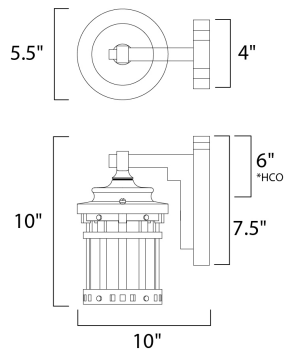

PRODUCT DESCRIPTION