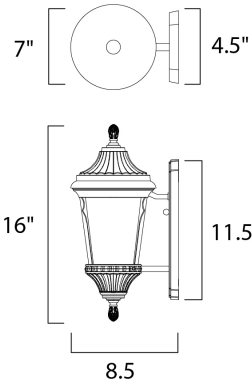

PRODUCT DESCRIPTION

MEASUREMENTS

DIMENSION : 7" W x 16" H x 8.5" Ext
 BACK PLATE : 4.5" W x 11.5" H x 7.5" HCO
 HANGING WEIGHT : 3.34 lb

LAMPING

INPUT VOLTAGE : 120V
 LUMENS : 455 Rated
 BULB : 1 x 9W LED E26 Medium , 9W Total
 BULB INCLUDED : (Included)
 DIMMABLE : Triac CL
 CRI : 90+ CRI
 COLOR_TEMP : 3000K

FINISHES OPTION

 Espresso

GLASS

Latte LT

MATERIAL

Die Cast Aluminum

RATINGS

cULus
 Wet Location
 JA8 Bulb In