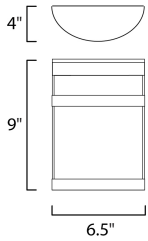

PRODUCT DESCRIPTION

MEASUREMENTS

DIMENSION : 6.5" W x 9" H x 4" Ext
BACK PLATE : 6.5" W x 9" H x 3.5" HCO
HANGING WEIGHT : 3 lb

LAMPING

INPUT VOLTAGE : 120V
LUMENS : 800 Rated
BULB : 1 x 9W LED E26 Medium , 9W Total
BULB INCLUDED : (Included)
DIMMABLE : Yes
COLOR_TEMP : 3000K