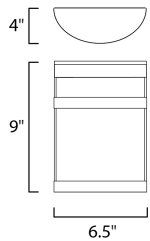

**PRODUCT DESCRIPTION**

**MEASUREMENTS**

DIMENSION : 6.5" W x 9" H x 4" Ext  
 BACK PLATE : 6.5" W x 9" H x 3.5" HCO  
 HANGING WEIGHT : 3 lb

**LAMPING**

INPUT VOLTAGE : 120V  
 LUMENS : 800 Rated  
 BULB : 1 x 9W LED E26 Medium , 9W Total  
 BULB INCLUDED : (Included)  
 DIMMABLE : Yes  
 COLOR\_TEMP : 3000K