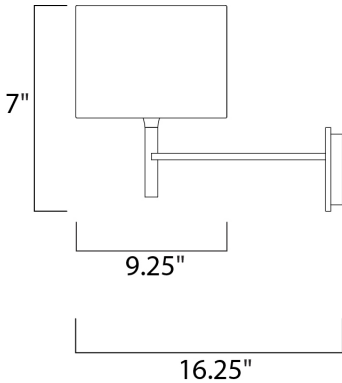

MEASUREMENTS

DIMENSION : 12.5" W x 17.25" H x 17" Ext
 MAX OAH : 4.8" W
 HANGING WEIGHT : 2.43 lb

LAMPING

INPUT VOLTAGE : 120V
 LUMENS : 600 Rated
 BULB : 1 x 9W LED GU24 , 9W Total
 BULB INCLUDED : (Included)
 DIMMABLE : Electronic Low Voltage (ELV)
 CRI : 90+ CRI
 COLOR_TEMP : 3000K