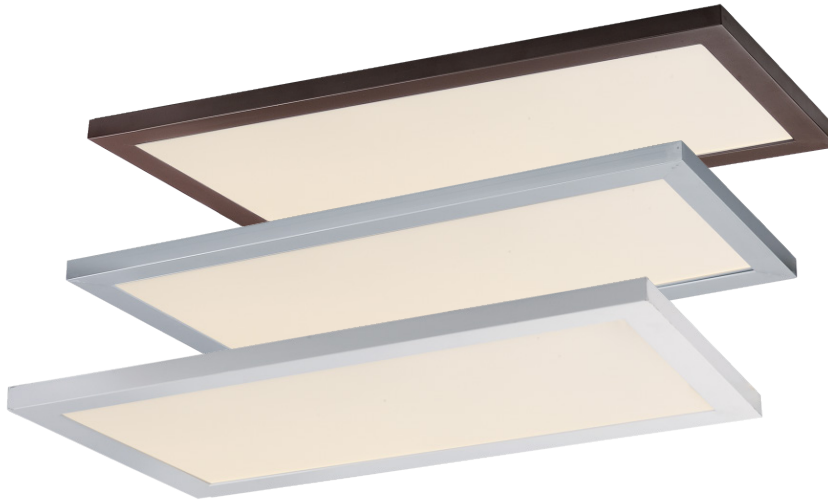

SKY 23.5" I FLUSH MOUNT

57762 / 57772

- ETL/cETL IP65
- 120-277V Input
- Dimmability Options: 0-10V or ELV
- Finish Options: White, Bronze, Brushed Aluminium
- Suitable for Closets according to NEC Section 410.8 & 410.16
- LED 3000K/4000K Color Temperature, CRI 90+
- Suitable for Wet Location
- Energy Star

Job Name : _____
Job Type : _____
Quantity : _____
Comments : _____

PRODUCT DESCRIPTION

Sky makes large scale edge lit LED flush mount easy for both residential and commercial uses. With a user-friendly mounting bracket and integrated driver, this product lends itself to quick installations. High powered LED modules with 110-277V capability with your choice of dimming and classic finishes to suit any setting.

MEASUREMENT

DIMENSIONS : 23.5"L x 11.75"W x 0.75"H
HANGING WEIGHT : 7.07 lb

LAMPING

INPUT VOLTAGE : 120-277V
LUMENS : 1760
BULB : 22W PCB LED (Integrated)
DIMMABLE : Dimmable with ELV Dimmer at 120V
CRI : 90+

Model	Color Temp.
57762	3000K
57772	4000K

FINISHES OPTIONS:

White (WT)
Bronze (BZ)
Brushed Aluminium (AL)

*57772 is only stocked in WT (White finish).
Other finishes accepted by request,
MOQ may apply.

MATERIAL: