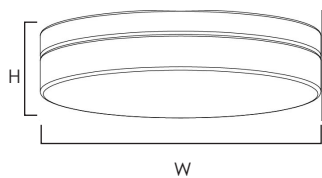

ILLUMINAIRE II | FLUSH MOUNT

57680 | 57682 | 57683 | 57684

- Die Cast Aluminum
- Size options between 5", 7", 9", and 11"
- Available in 3000k (Made-to-order Color Temperatures available)
- Thick acrylic etched on the inside to give dimension
- Suitable for Closets according to NEC Section 410.8 & 410.16
- Available in Polished Chrome (PC), Satin Nickel (SN), and Bronze (BZ)
- Dimmable with Triac and ELV Dimmers
- Easy to install: fits in 3-0 and 4-0 Outlet Box (pancake and mud ring acceptable)
- Pendant light accessory available (sold separately)
- Suitable for Wet Location, for use on ceilings outdoor and above showers
- ETL/cETL IP65

MEASUREMENTS

MODEL	DIMENSION
57680	5"W x 1.75"H x 5"L
57682	7"W x 1.75"H x 7"L
57683	9"W x 1.75"H x 9"L
57684	11"W x 1.75"H x 11"L

WIRE LENGTH
8"L
8"L
8"L
8"L

LAMPING

MODEL	BULB TYPE	CRI	COL TEMP.	LUMENS RATED	DEL	DIMMABLE	INPUT
57680	12.5W AC Integrated LED	90+	3000K	920	820	Triac CL	120V
57682	15W AC Integrated LED	90+	3000K	1080	980	Triac CL	120V
57683	18W AC Integrated LED	90+	3000K	1270	1170	Triac CL	120V
57684	20W AC Integrated LED	90+	3000K	1400	1300	Triac CL	120V