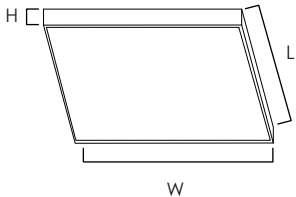

# TRIM | FLUSH MOUNT

57665 | 57667 | 57668 | 57669

- Die Cast Aluminum
- Size options between 4.75", 6.25", 8.5", and 10.5"
- Ultra-thin 1/2" height with less than 1/4" trim
- Available in 3000k (Made-to-order Color Temperatures available)
- Suitable for Closets according to NEC Section 410.8 & 410.16
- Available in White (WT), Black (BK), Polished Chrome (PC) and Satin Nickel (SN)
- Dimmable with Triac and ELV Dimmers
- Easy to install: fits in 3-0 and 4-0 Outlet Box (pancake and mud ring acceptable)
- Pendant light accessory available (sold separately)
- Suitable for Wet Location, for use on ceilings outdoor and above showers
- ETL/cETL IP65

### MEASUREMENTS

| MODEL | DIMENSION                          | CANOPY             | WIRE LENGTH |
|-------|------------------------------------|--------------------|-------------|
| 57665 | 4.75"W x 0.75"H x 4.75"L           | 4.5"D x 0.5"H      | 8"L         |
| 57667 | 6.25"W x 0.75"H x 6.25"L           | 6"D x 0.5"H        | 8"L         |
| 57668 | 8.5"W x 0.75"H x 8.5"L             | 8.25"D x 0.5"H     | 8"L         |
| 57669 | 10.5"W x 0.75"H x 10.5"L           | 10.25"D x 0.5"H    | 8"L         |
| 57600 | 2.25"W x 10.75"H x 2.25"L, 120"OAH | 5"W x 0.25"H x 5"L | 120"L       |

### AVAILABLE SIZE:

4.75" | 6.25" | 8.5" | 10.5"