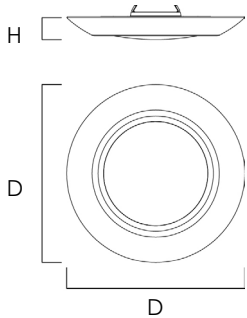

## 57651 / 57652 / 57654

- Slim design makes it a great substitute for recessed lighting
- Fully dimmable with CL Triac Dimmers
- High powered LEDs create a brighter shine
- Approved for use in closets and storage spaces
- Reduces energy consumption and operating costs by up to 80% over incandescent downlights
- Easy to install: fits all standard 3" or 4" J-box
- Suitable for wet locations
- Innovative design runs cooler to maximize energy efficiency
- High-powered LED output creates brighter shine
- Energy Star Certified, CRI 90+
- ETL/ cETL IP65

### MEASUREMENTS

DIMENSIONS : 7.5"D x 0.75"H  
 HANGING WEIGHT : 0.54 lb