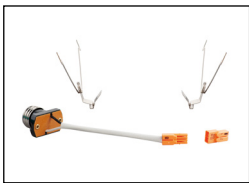

ACCESSORIES (Sold Separately):

RFK57652
Retrofit Conversion Kit