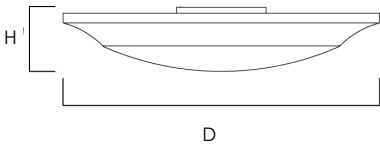

### MEASUREMENTS

DIMENSIONS : 5.75"D x 1"H  
HANGING WEIGHT : 0.40 lb