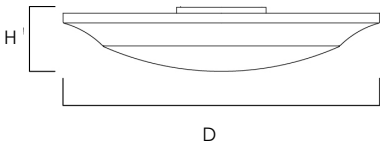

DIVERSE LED 5.75" I SURFACE MOUNT

57622 / 57624

- ETL/cETL IP65, Suitable for wet locations
- Slim 3/4 extension makes a great substitute for recessed lighting
- Fully dimmable with CL Triac Dimmers
- High powered LED output creates brighter shine
- For residential use only
- Easy to install: Fits all standard 3.25 or 4 J-Box
- Approved for use in closets and storage spaces
- Suitable for Closets according to NEC Section NEC 410.8 & 410.16
- Lasts 25 times longer than incandescent
- Reduces energy consumption and operating costs by up to 80% over incandescent downlights

Job Name : _____
Job Type : _____
Quantity : _____
Comments : _____

PRODUCT DESCRIPTION

This very compact LED flush mount easily installs on any 3.25" octagon box and gives the look of a recessed trim. Constructed of Die Cast Aluminum, the Diverse luminaire is dimmable and also approved for wet locations so it can be used in virtually any ceiling application, including showers.

MEASUREMENTS

DIMENSIONS : 5.75"D x 1"H
HANGING WEIGHT : 0.40 lb

LAMPING

INPUT VOLTAGE : 120V
LUMENS : 800 Rated (750 Del.)
BULB : (1) 12W PCB LED (Integrated)
DIMMABLE : Triac CL
CRI : 90+

Model	Color Temp.
57622	2700K
57624	3000K