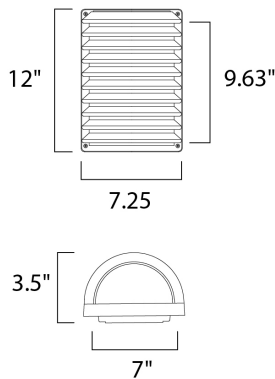

MEASUREMENTS

DIMENSION : 7.25" W x 12" H x 3.5" Ext
 BACK PLATE : 7" W x 9.75" H x 6" HCO
 HANGING WEIGHT : 4.25 lb

LAMPING

INPUT VOLTAGE : 120V
 LUMENS : 1,355 Rated
 BULB : 1 x 12W LED E26 Medium , 12W Total
 BULB INCLUDED : (Included)
 DIMMABLE :
 CRI : 90+ CRI
 COLOR_TEMP : 3000K