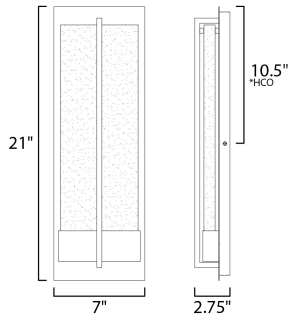

LAMPING

INPUT VOLTAGE : 120V
LUMENS : 800 Rated (640 Del.)
BULB : 1 x 9W LED PCB Integrated , 9W Total
BULB INCLUDED : (Integrated)
DIMMABLE : Electronic Low Voltage (ELV)
CRI : 90 CRI
COLOR_TEMP : 3000K
LIGHTING_DIRECTION : Indirect