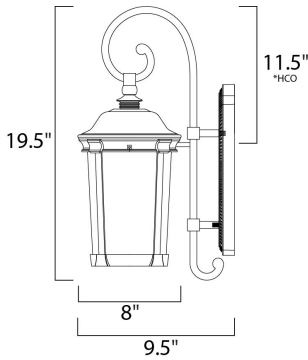

PRODUCT DESCRIPTION