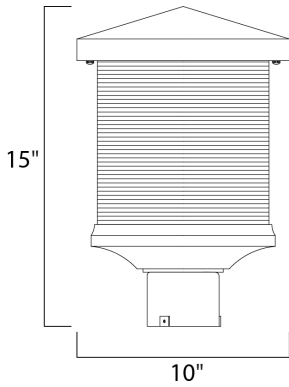

PRODUCT DESCRIPTION

MEASUREMENTS

DIMENSION : 10" L x 10" W x 15" H
 HANGING WEIGHT : 14.3 lb

LAMPING

INPUT VOLTAGE : 120V
 LUMENS : 960 Rated
 BULB : 1 x 12W LED AC Integrated , 12W Total
 BULB INCLUDED : (Integrated)
 DIMMABLE : Triac CL
 CRI : 90+ CRI
 COLOR_TEMP : 3000K
 LIGHTING_DIRECTION : Down