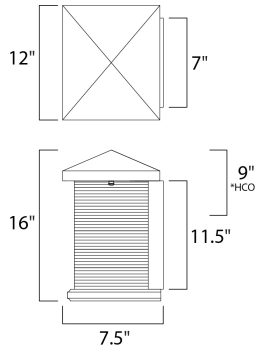

PRODUCT DESCRIPTION