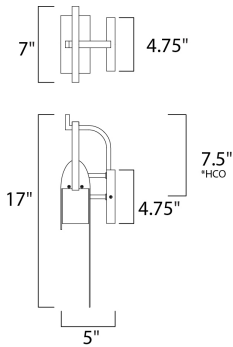

PRODUCT DESCRIPTION

A panel of aluminum is bent forward at the top and cradled by a bracket. A beautiful textured Rustic Forged finish is used in keeping with the pastoral design elements. Cleverly concealed inside the arch is a LED light source which sheds ample light to the surface below without forward glare.