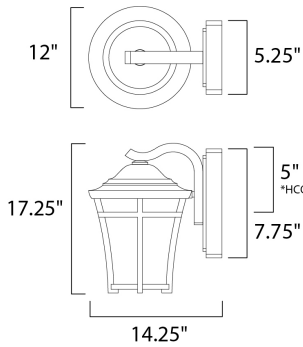

PRODUCT DESCRIPTION