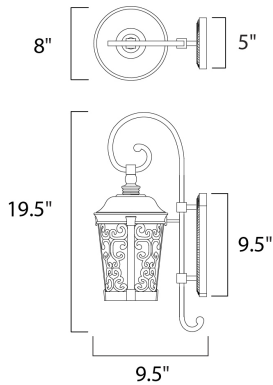

PRODUCT DESCRIPTION

MEASUREMENTS

DIMENSION : 8" W x 19.5" H x 9.5" Ext
 BACK PLATE : 5" W x 9.5" H x 9.5" HCO
 HANGING WEIGHT : 6.02 lb

LAMPING

LUMENS : 420 Rated
 BULB : 1 x 6W LED AC Integrated , 6W Total
 BULB INCLUDED : (Integrated)
 DIMMABLE :
 COLOR_TEMP : 3000K