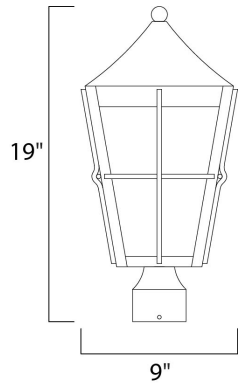

MEASUREMENTS

DIMENSION : 9" L x 9" W x 19" H
 HANGING WEIGHT : 2.23 lb

LAMPING

INPUT VOLTAGE : 120V
 LUMENS : 1,100 Rated
 BULB : 1 x 12W LED E26 Medium , 12W Total
 BULB INCLUDED : (Included)
 DIMMABLE :
 CRI : 90+ CRI
 COLOR_TEMP : 3000K