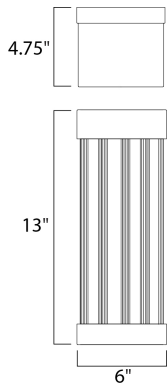

MEASUREMENTS

DIMENSION : 6" W x 13" H x 4.75" Ext
 BACK PLATE : 6" W x 13" H x 6.5" HCO
 HANGING WEIGHT : 7.48 lb

LAMPING

INPUT VOLTAGE : 120V
 LUMENS : 640 Rated
 BULB : 1 x 8W LED AC Integrated , 8W Total
 BULB INCLUDED : (Integrated)
 DIMMABLE : Yes
 CRI : 90+ CRI
 COLOR_TEMP : 3000K
 LIGHTING_DIRECTION : Down