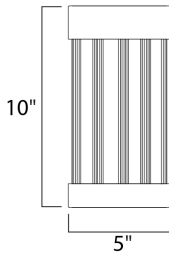

**MEASUREMENTS**

DIMENSION : 5" W x 10" H x 4" Ext  
 BACK PLATE : 5" W x 10" H x 5" HCO  
 HANGING WEIGHT : 4.84 lb

**LAMPING**

INPUT VOLTAGE : 120V  
 LUMENS : 640 Rated  
 BULB : 1 x 8W LED AC Integrated , 8W Total  
 BULB INCLUDED : (Integrated)  
 DIMMABLE : Yes  
 CRI : 90+ CRI  
 COLOR\_TEMP : 3000K  
 LIGHTING\_DIRECTION : Down