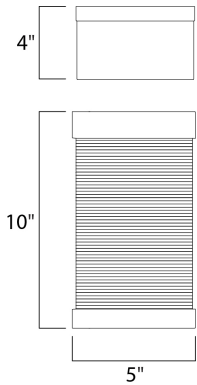

MEASUREMENTS

DIMENSION : 5" W x 10" H x 4" Ext
 BACK PLATE : 5" W x 10" H x 5" HCO
 HANGING WEIGHT : 4.49 lb

LAMPING

INPUT VOLTAGE : 120V
 LUMENS : 640 Rated
 BULB : 1 x 8W LED AC Integrated , 8W Total
 BULB INCLUDED : (Integrated)
 DIMMABLE : Triac CL
 CRI : 90+ CRI
 COLOR_TEMP : 3000K
 LIGHTING_DIRECTION : Down