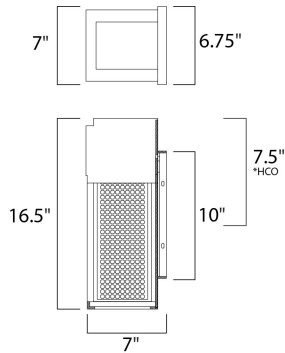

PRODUCT DESCRIPTION

A open air frame of cast aluminum surrounds a stainless steel mesh diffuser which creates an unusual lighting effect as the LED light illuminates the inside. Finished in either Galaxy Black with a polished Stainless Steel mesh or Galaxy Bronze with Rose Gold, this transitional design looks great in a large variety of home designs.